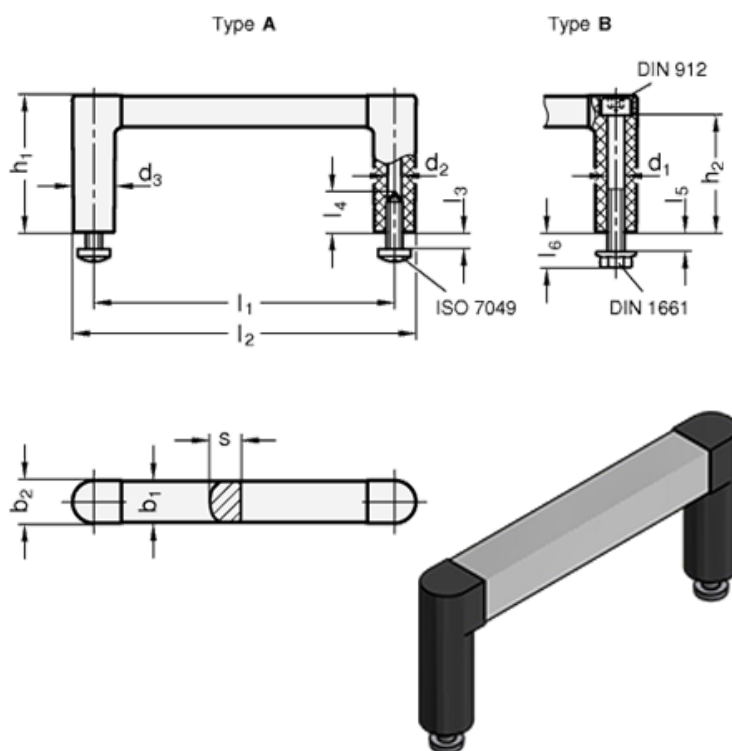

# Data Sheet

Article number: 2042312235AELS

Description: E+G Handle GN 423-12-235-A-ELS  
- ELS natural / black, matte finish

## Measures

b1 = 12	l2	= 247.5
b2 = 12.5	l3 Max.	= 5
d1 = -	l4 Min.	= 14
d2 = 4.3	l5 Max.	= 5
d3 = 12.5	l6	= 10.5
h1 = 40	s	= 9
h2 = 34.5	Weight (g)	= 59
l1 = 235		